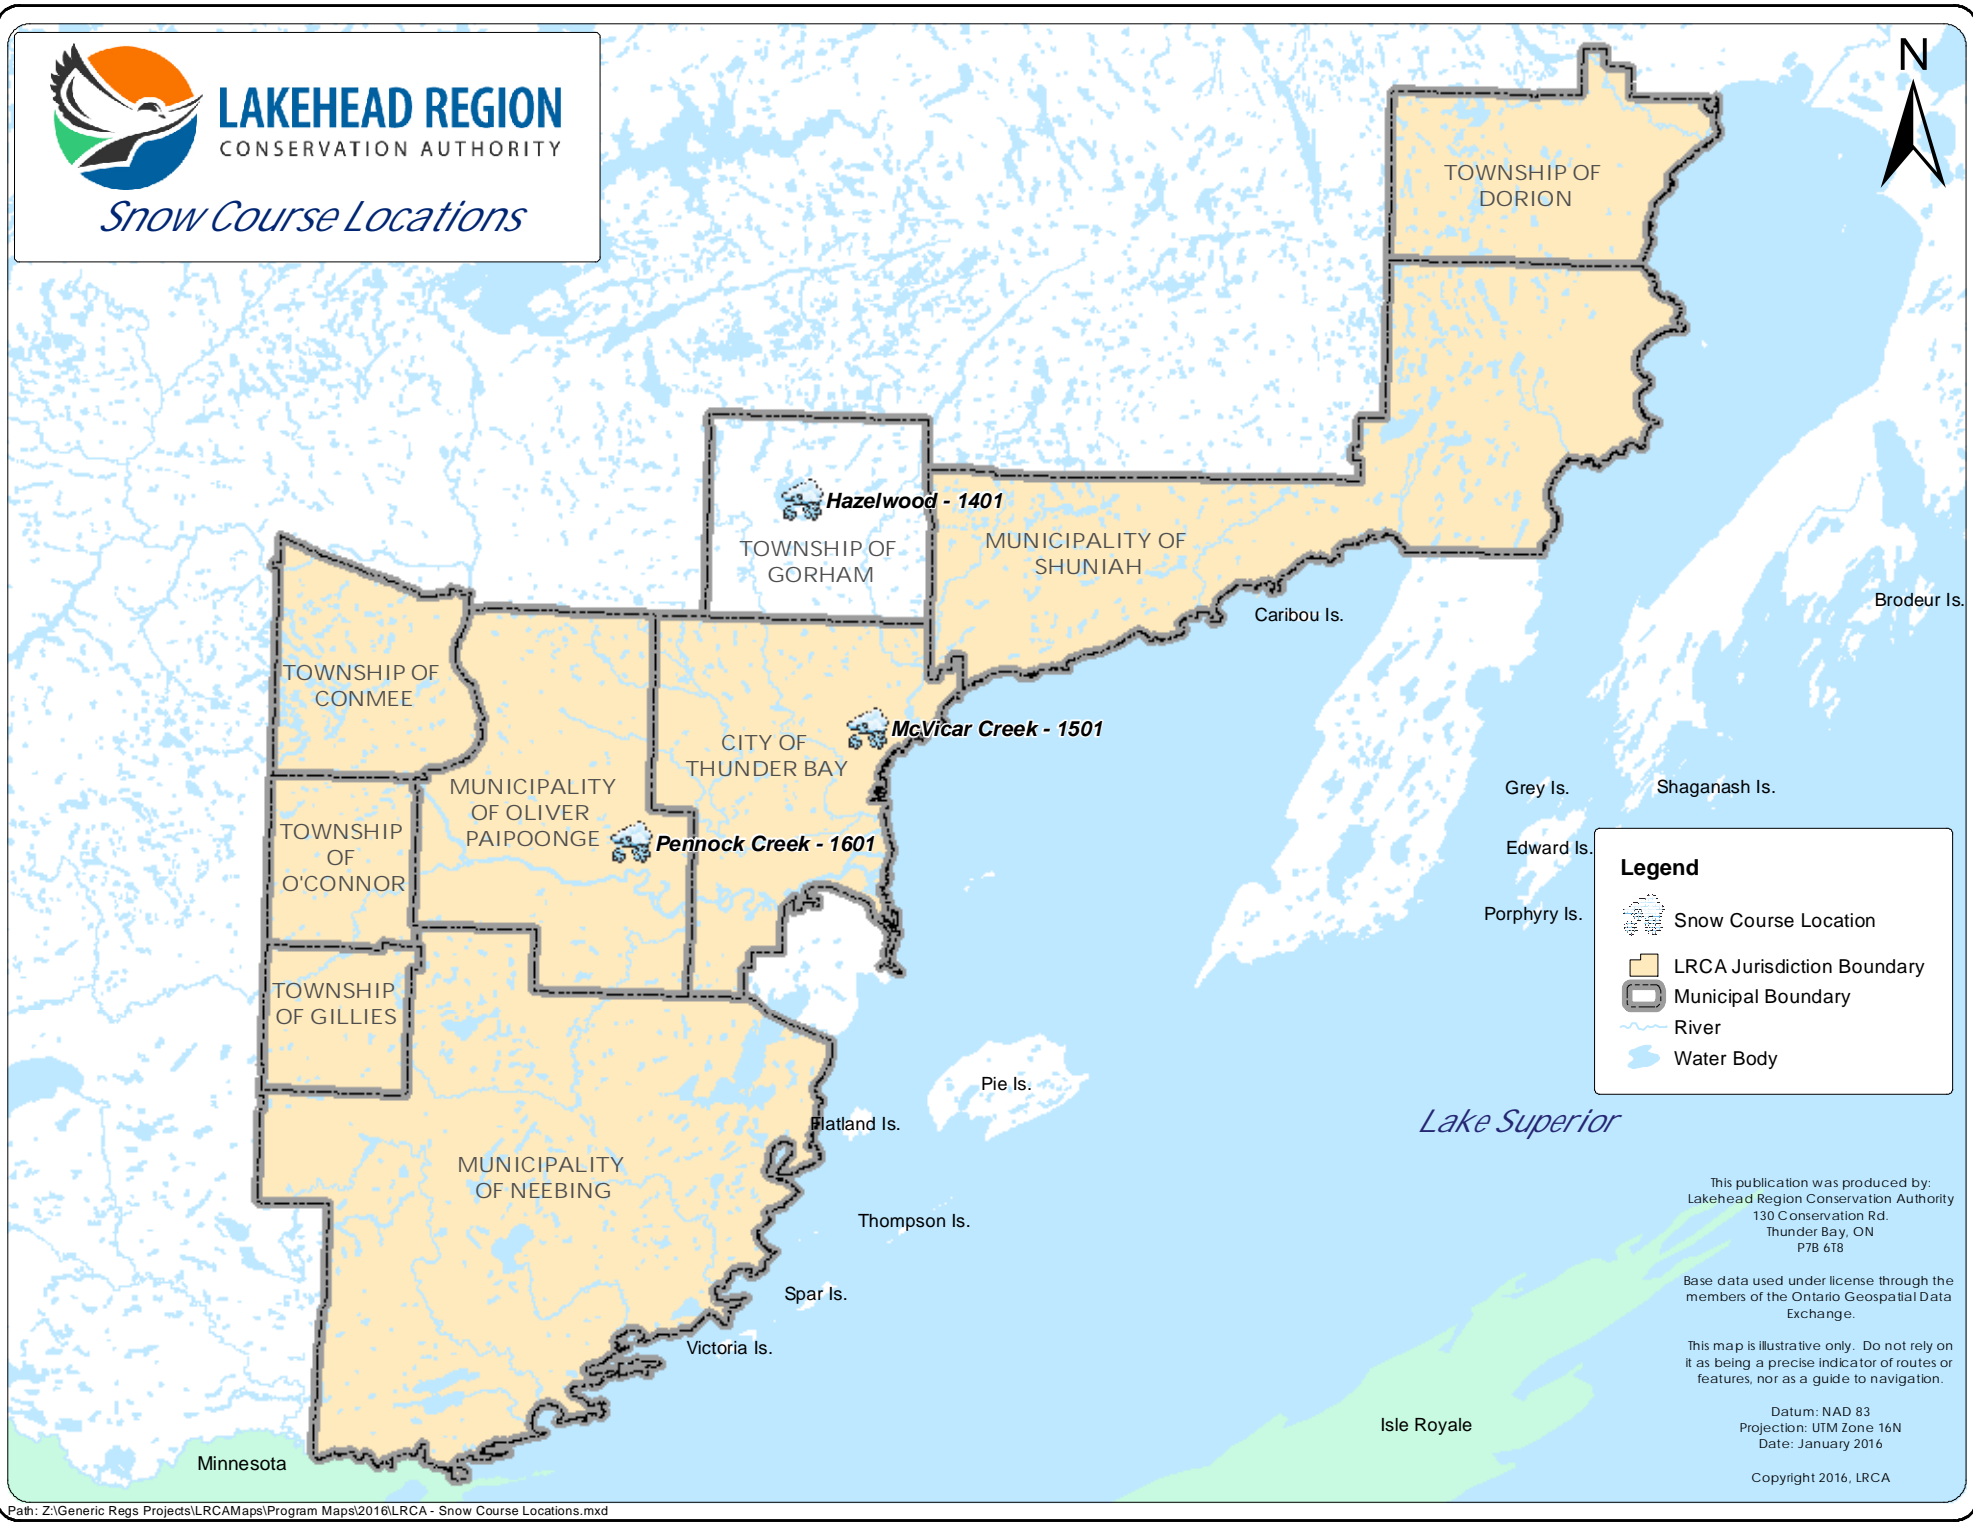

LAKEHEAD REGION
CONSERVATION AUTHORITY

Snow Course Locations

Legend

- Snow Course Location
- LRCA Jurisdiction Boundary
- Municipal Boundary
- River
- Water Body

This publication was produced by:
Lakehead Region Conservation Authority
130 Conservation Rd.
Thunder Bay, ON
P7B 6T8

Base data used under license through the members of the Ontario Geospatial Data Exchange.

Datum: NAD 83
Projection: UTM Zone 16N
Date: January 2016

Copyright 2016, LRCA