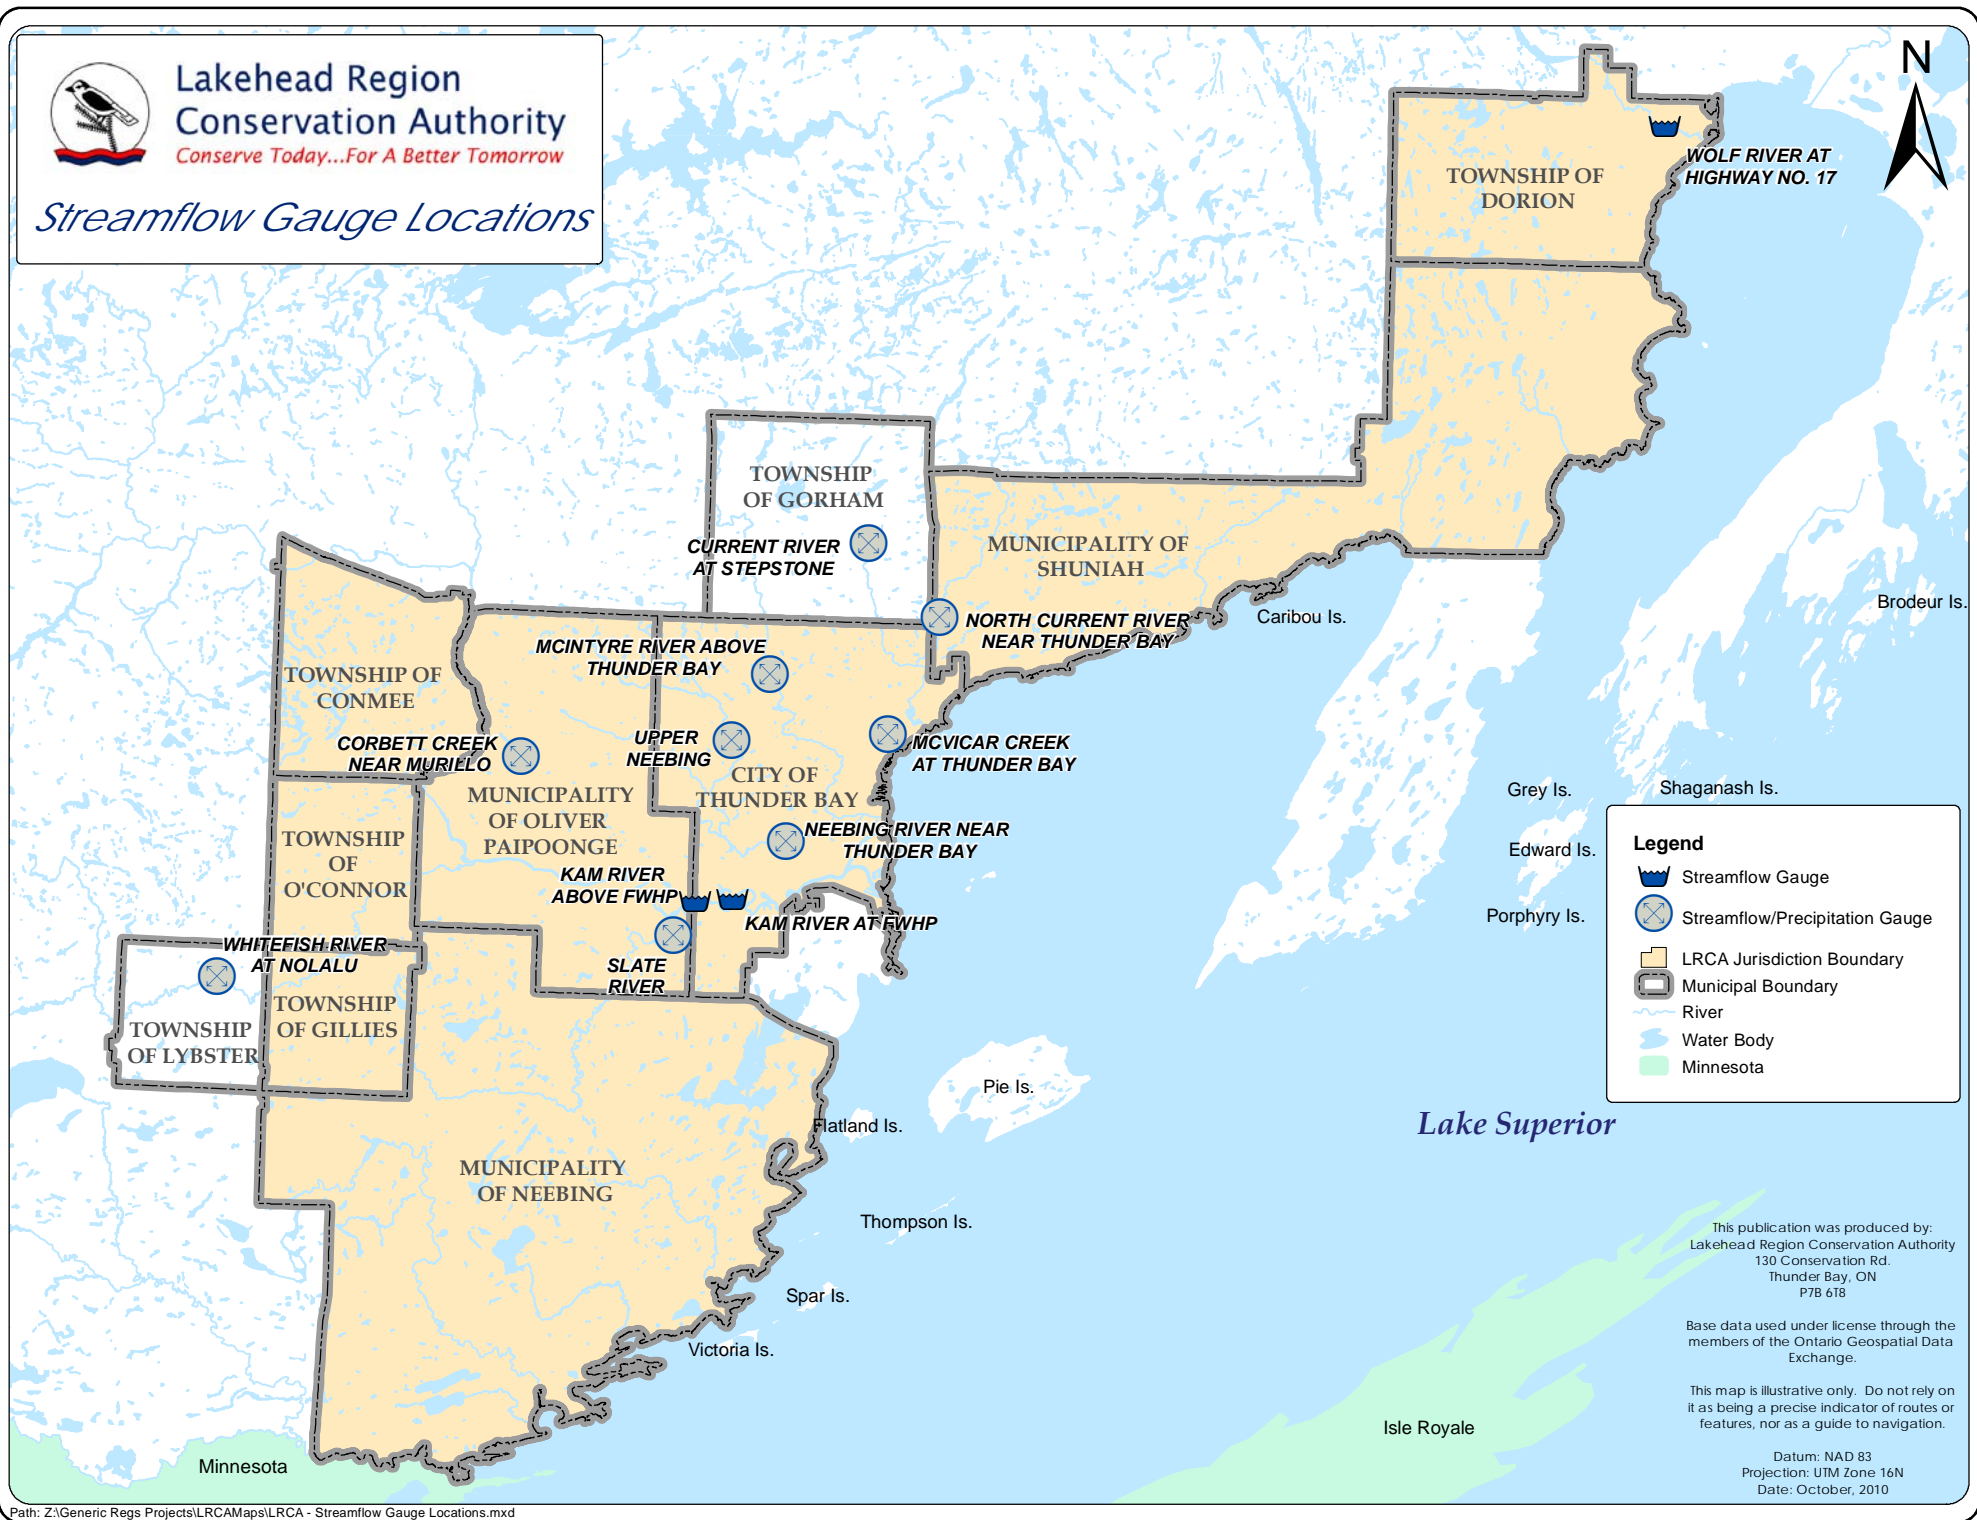

Lakehead Region
Conservation Authority
Conserve Today...For A Better Tomorrow

Streamflow Gauge Locations

Legend

- Streamflow Gauge
- Streamflow/Precipitation Gauge
- LRCA Jurisdiction Boundary
- Municipal Boundary
- River
- Water Body
- Minnesota

This publication was produced by:
Lakehead Region Conservation Authority
130 Conservation Rd.
Thunder Bay, ON
P7B 6T8

Base data used under license through the members of the Ontario Geospatial Data Exchange.

This map is illustrative only. Do not rely on it as being a precise indicator of routes or features, nor as a guide to navigation.

Datum: NAD 83
Projection: UTM Zone 16N
Date: October, 2010