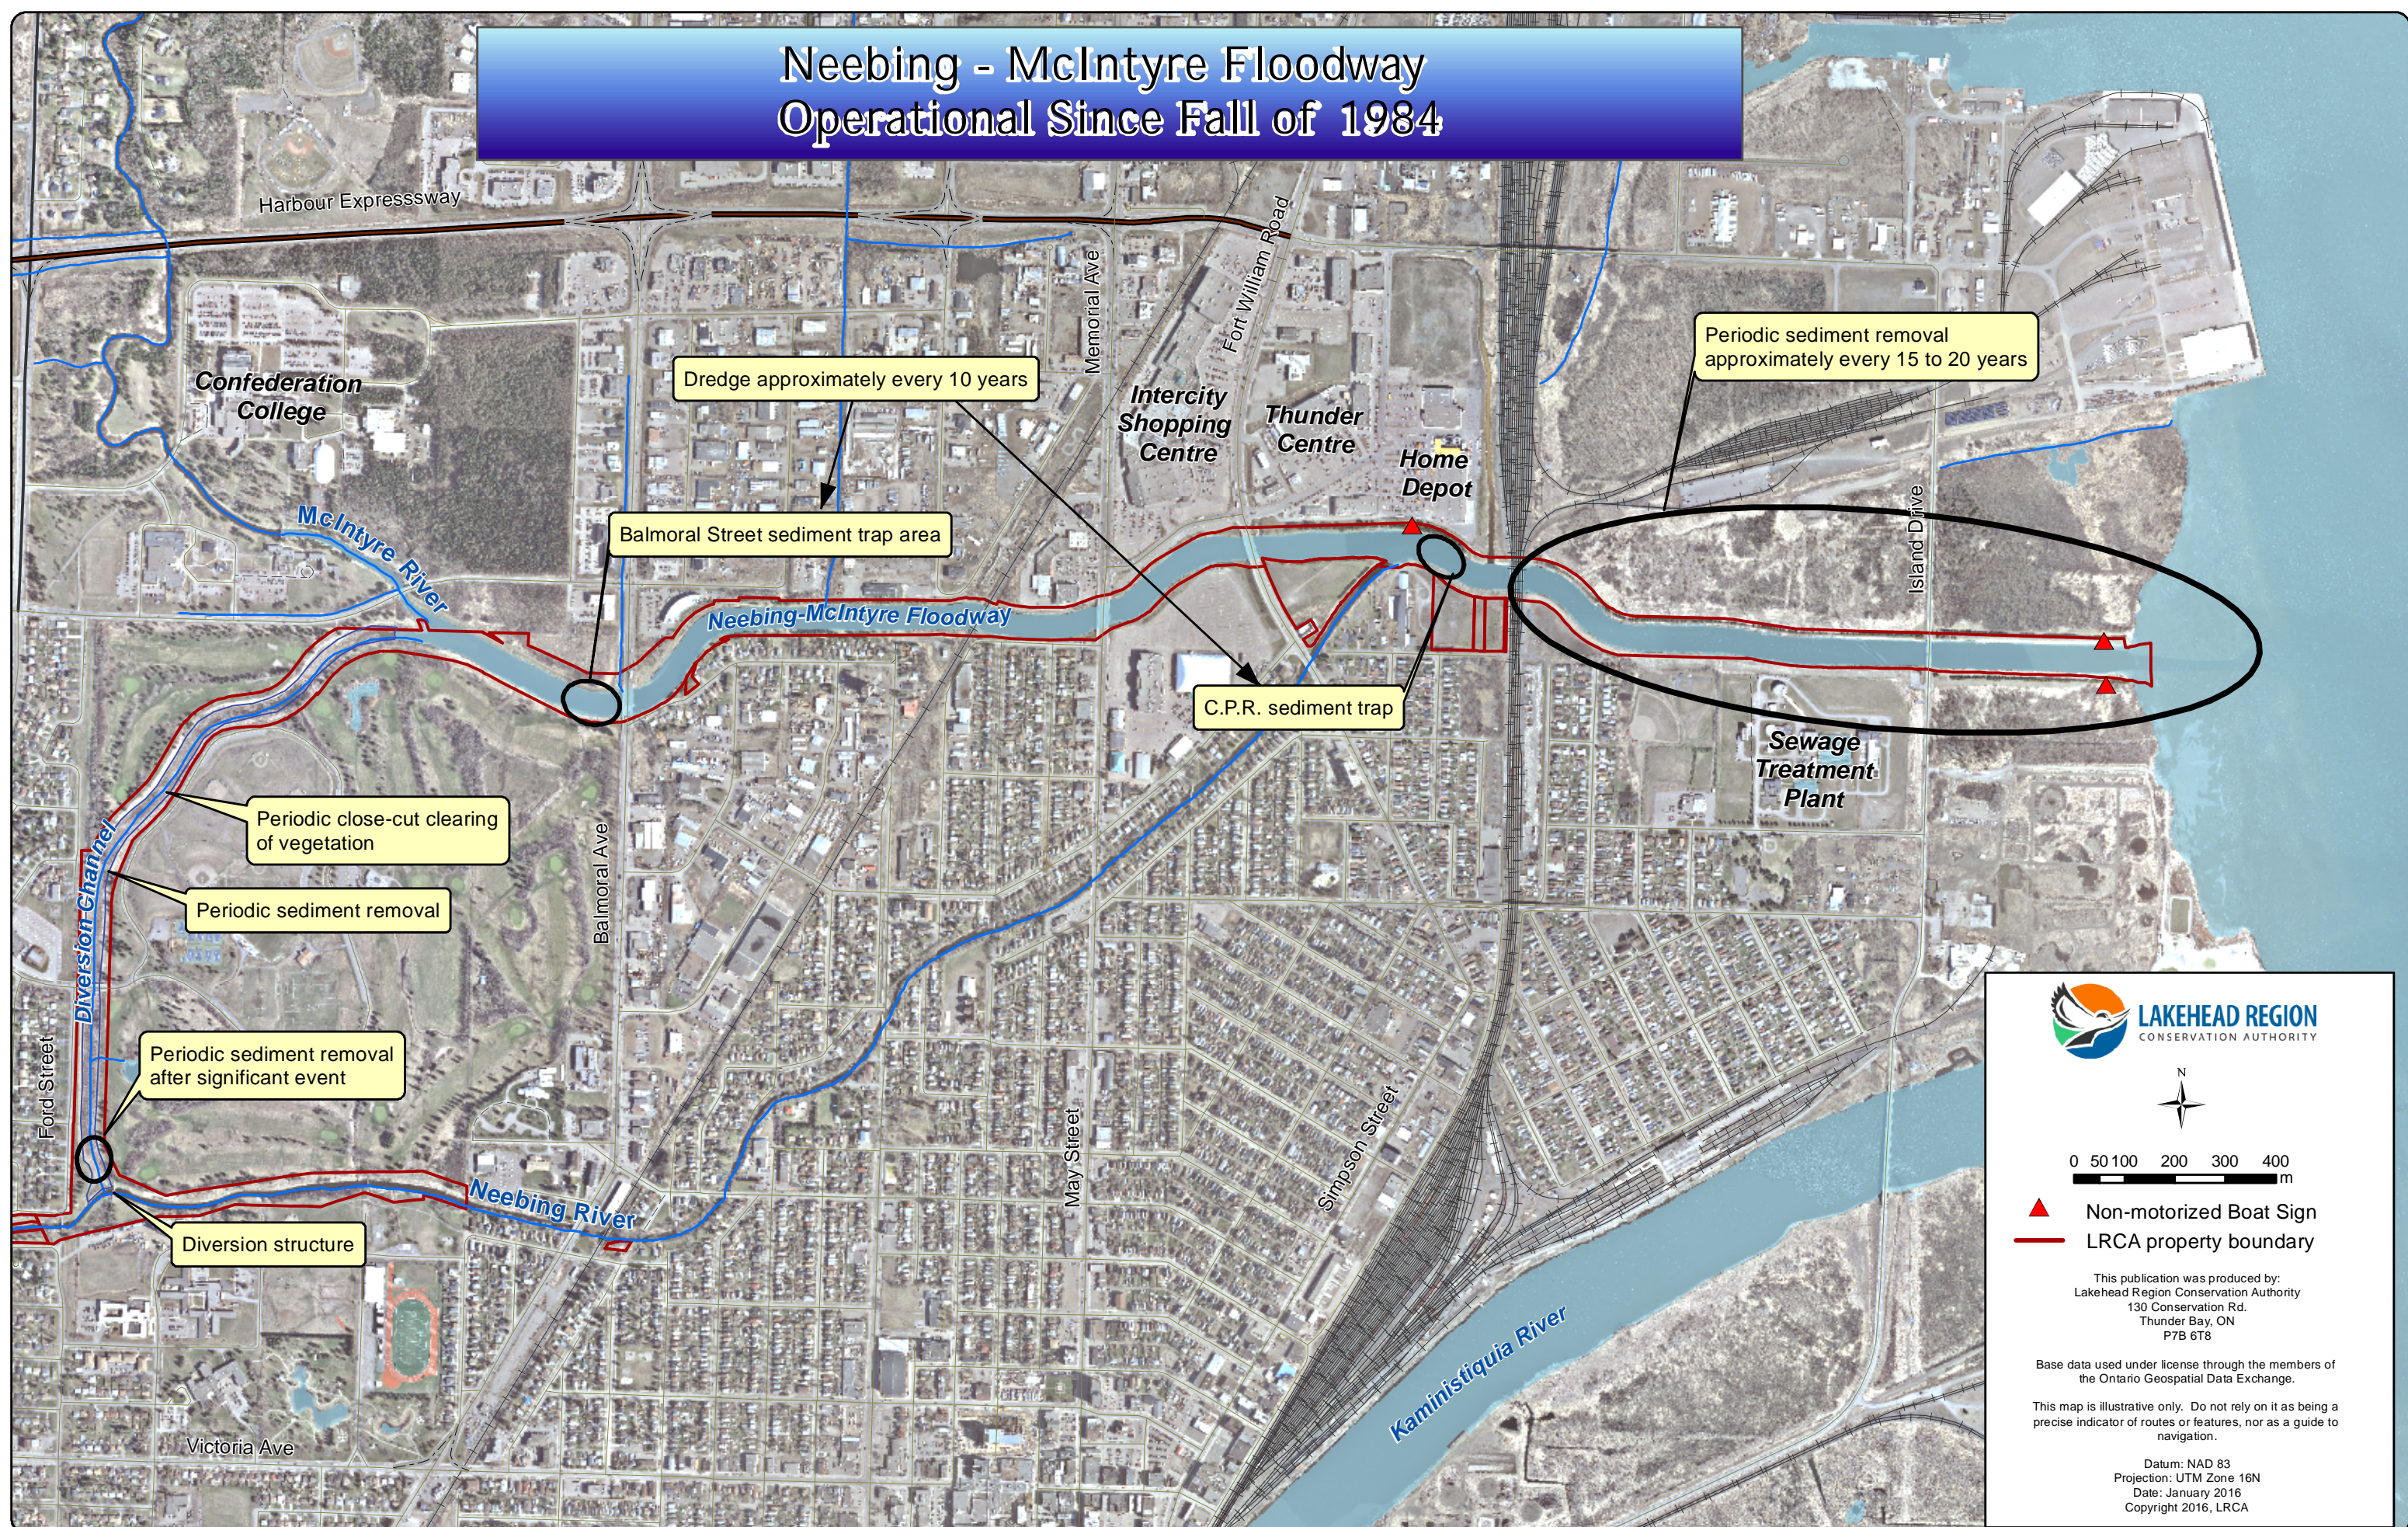

Neebing - McIntyre Floodway Operational Since Fall of 1984

- ▲ Non-motorized Boat Sign
- LRCA property boundary

This publication was produced by:
Lakehead Region Conservation Authority
130 Conservation Rd.
Thunder Bay, ON
P7B 6T8

Base data used under license through the members of the Ontario Geospatial Data Exchange.

This map is illustrative only. Do not rely on it as being a precise indicator of routes or features, nor as a guide to navigation.

Datum: NAD 83
Projection: UTM Zone 16N
Date: January 2016
Copyright 2016, LRCA