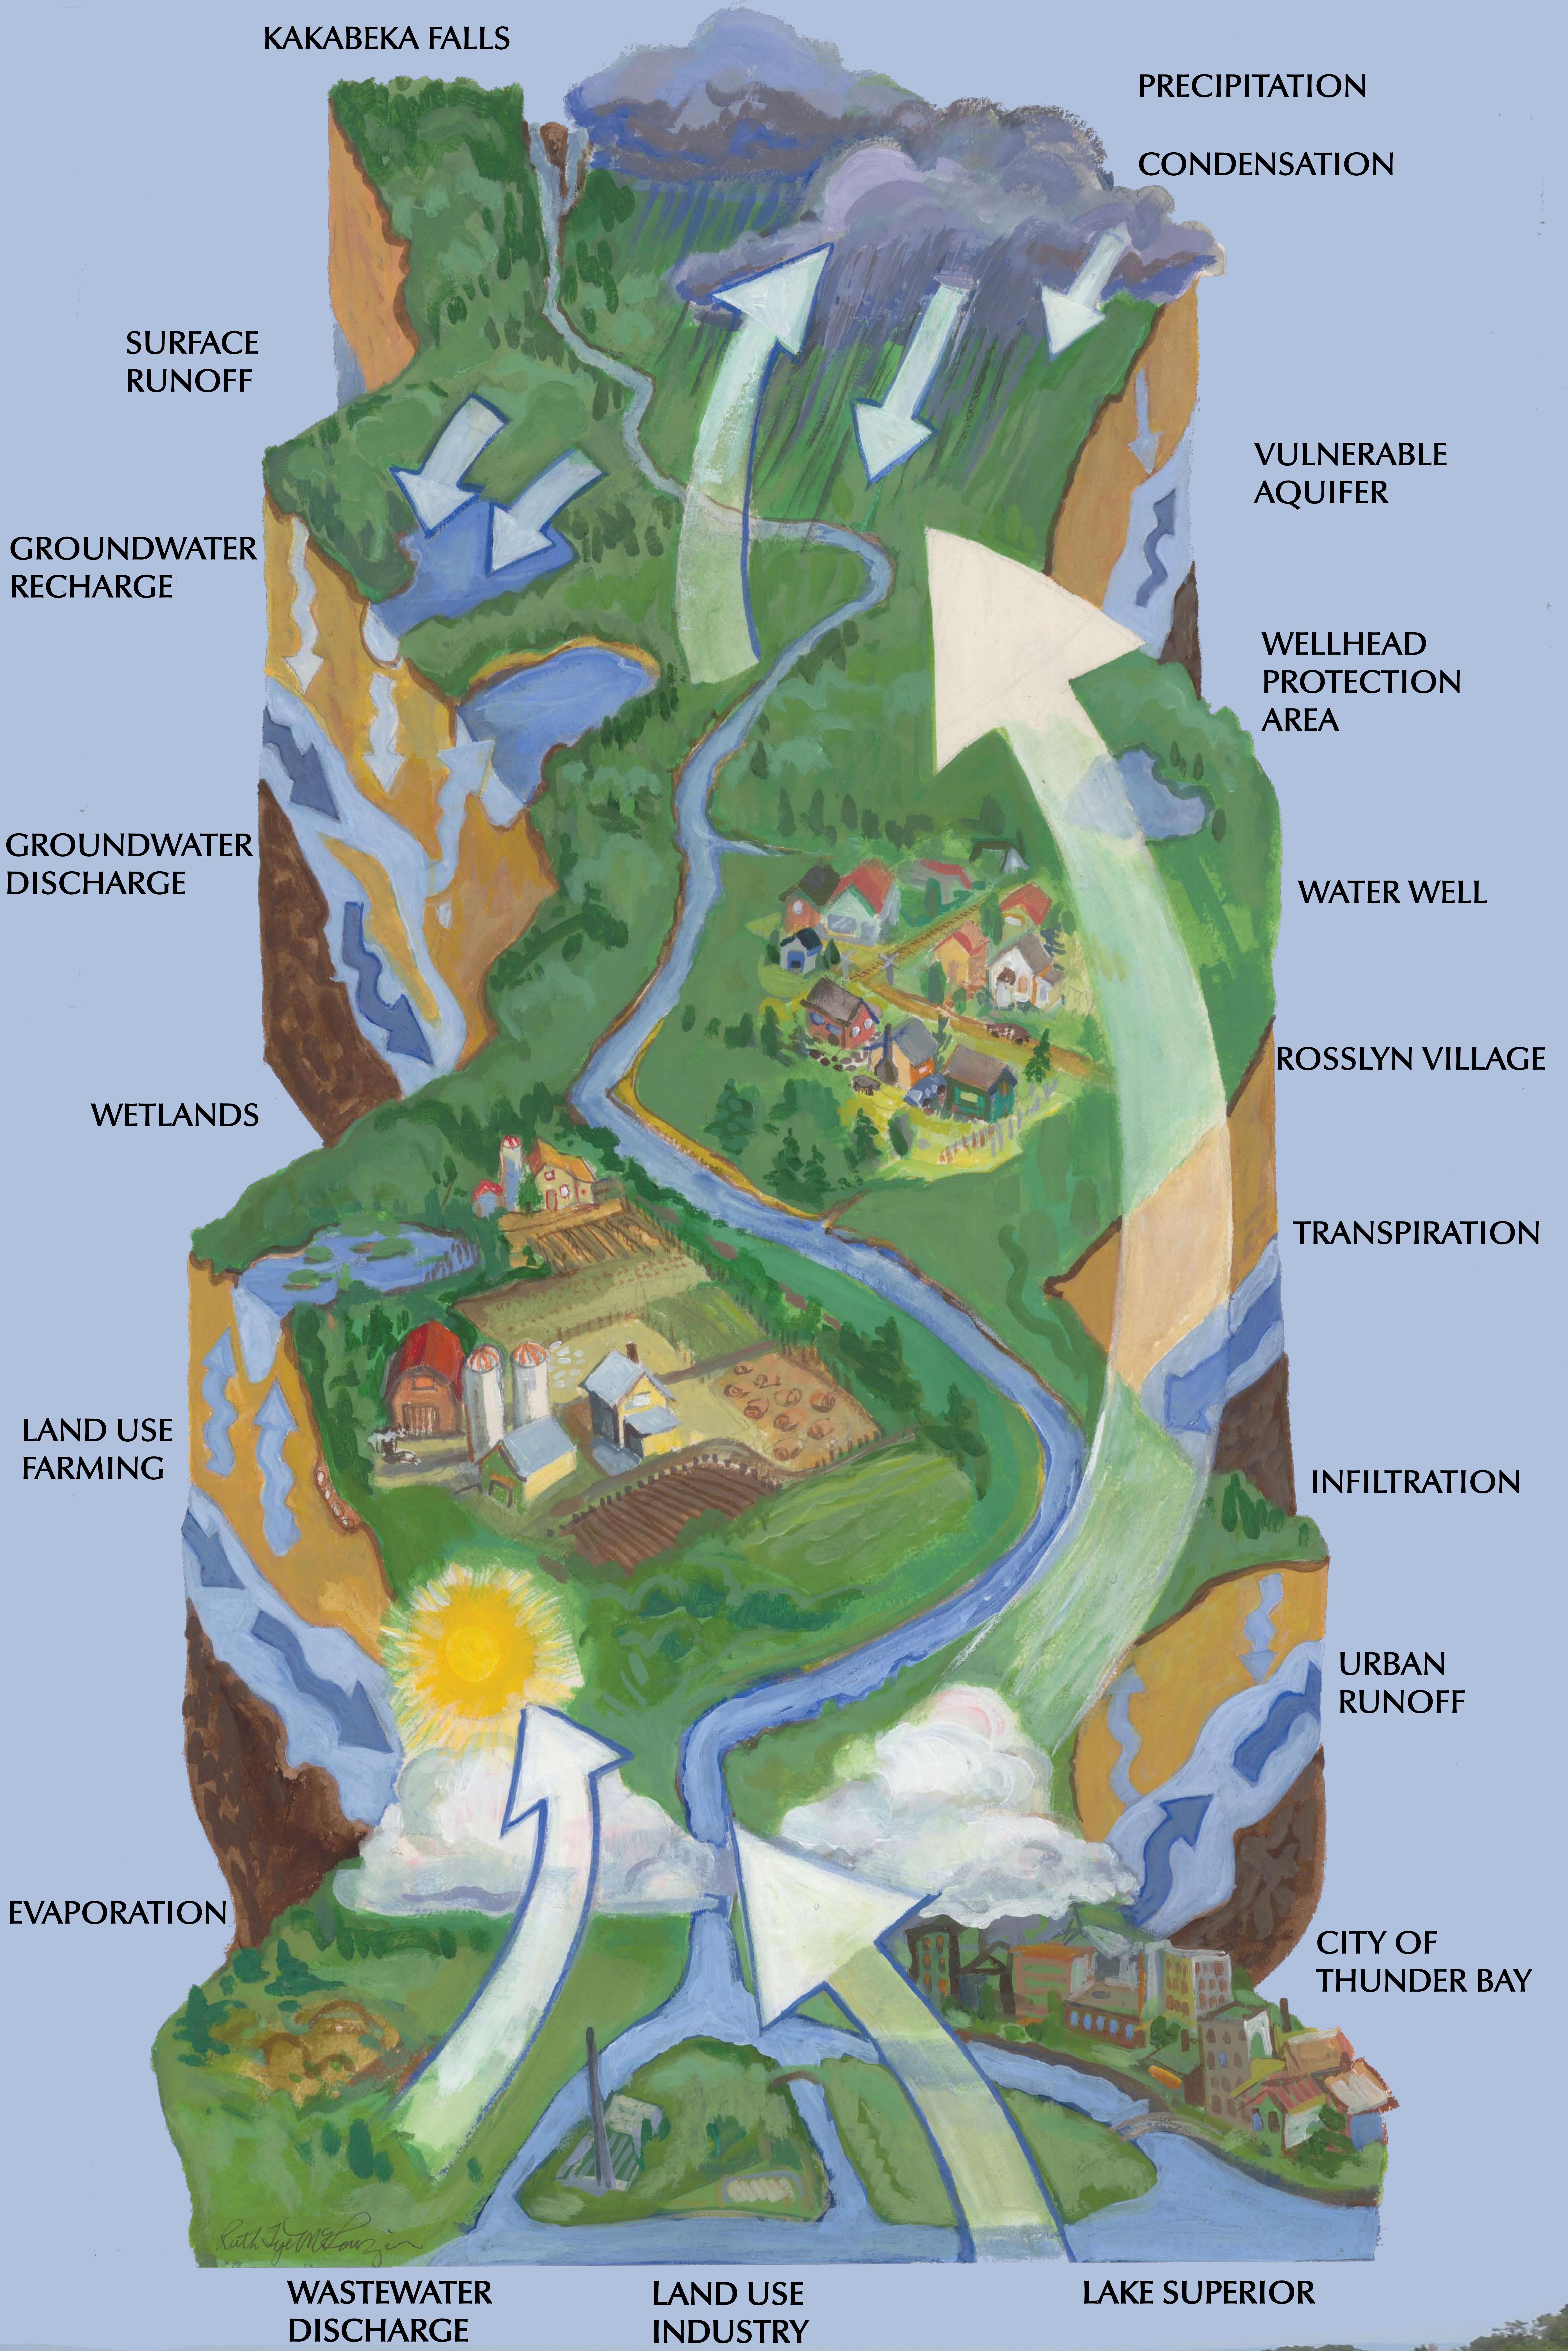

WATERSHED CONNECTIONS

WHERE EVERYONE LIVES DOWNSTREAM

PROTECTING MUNICIPAL RESIDENTIAL DRINKING WATER

www.sourceprotection.net

Lakehead Region Conservation Authority

Conserve Today... For A Better Tomorrow