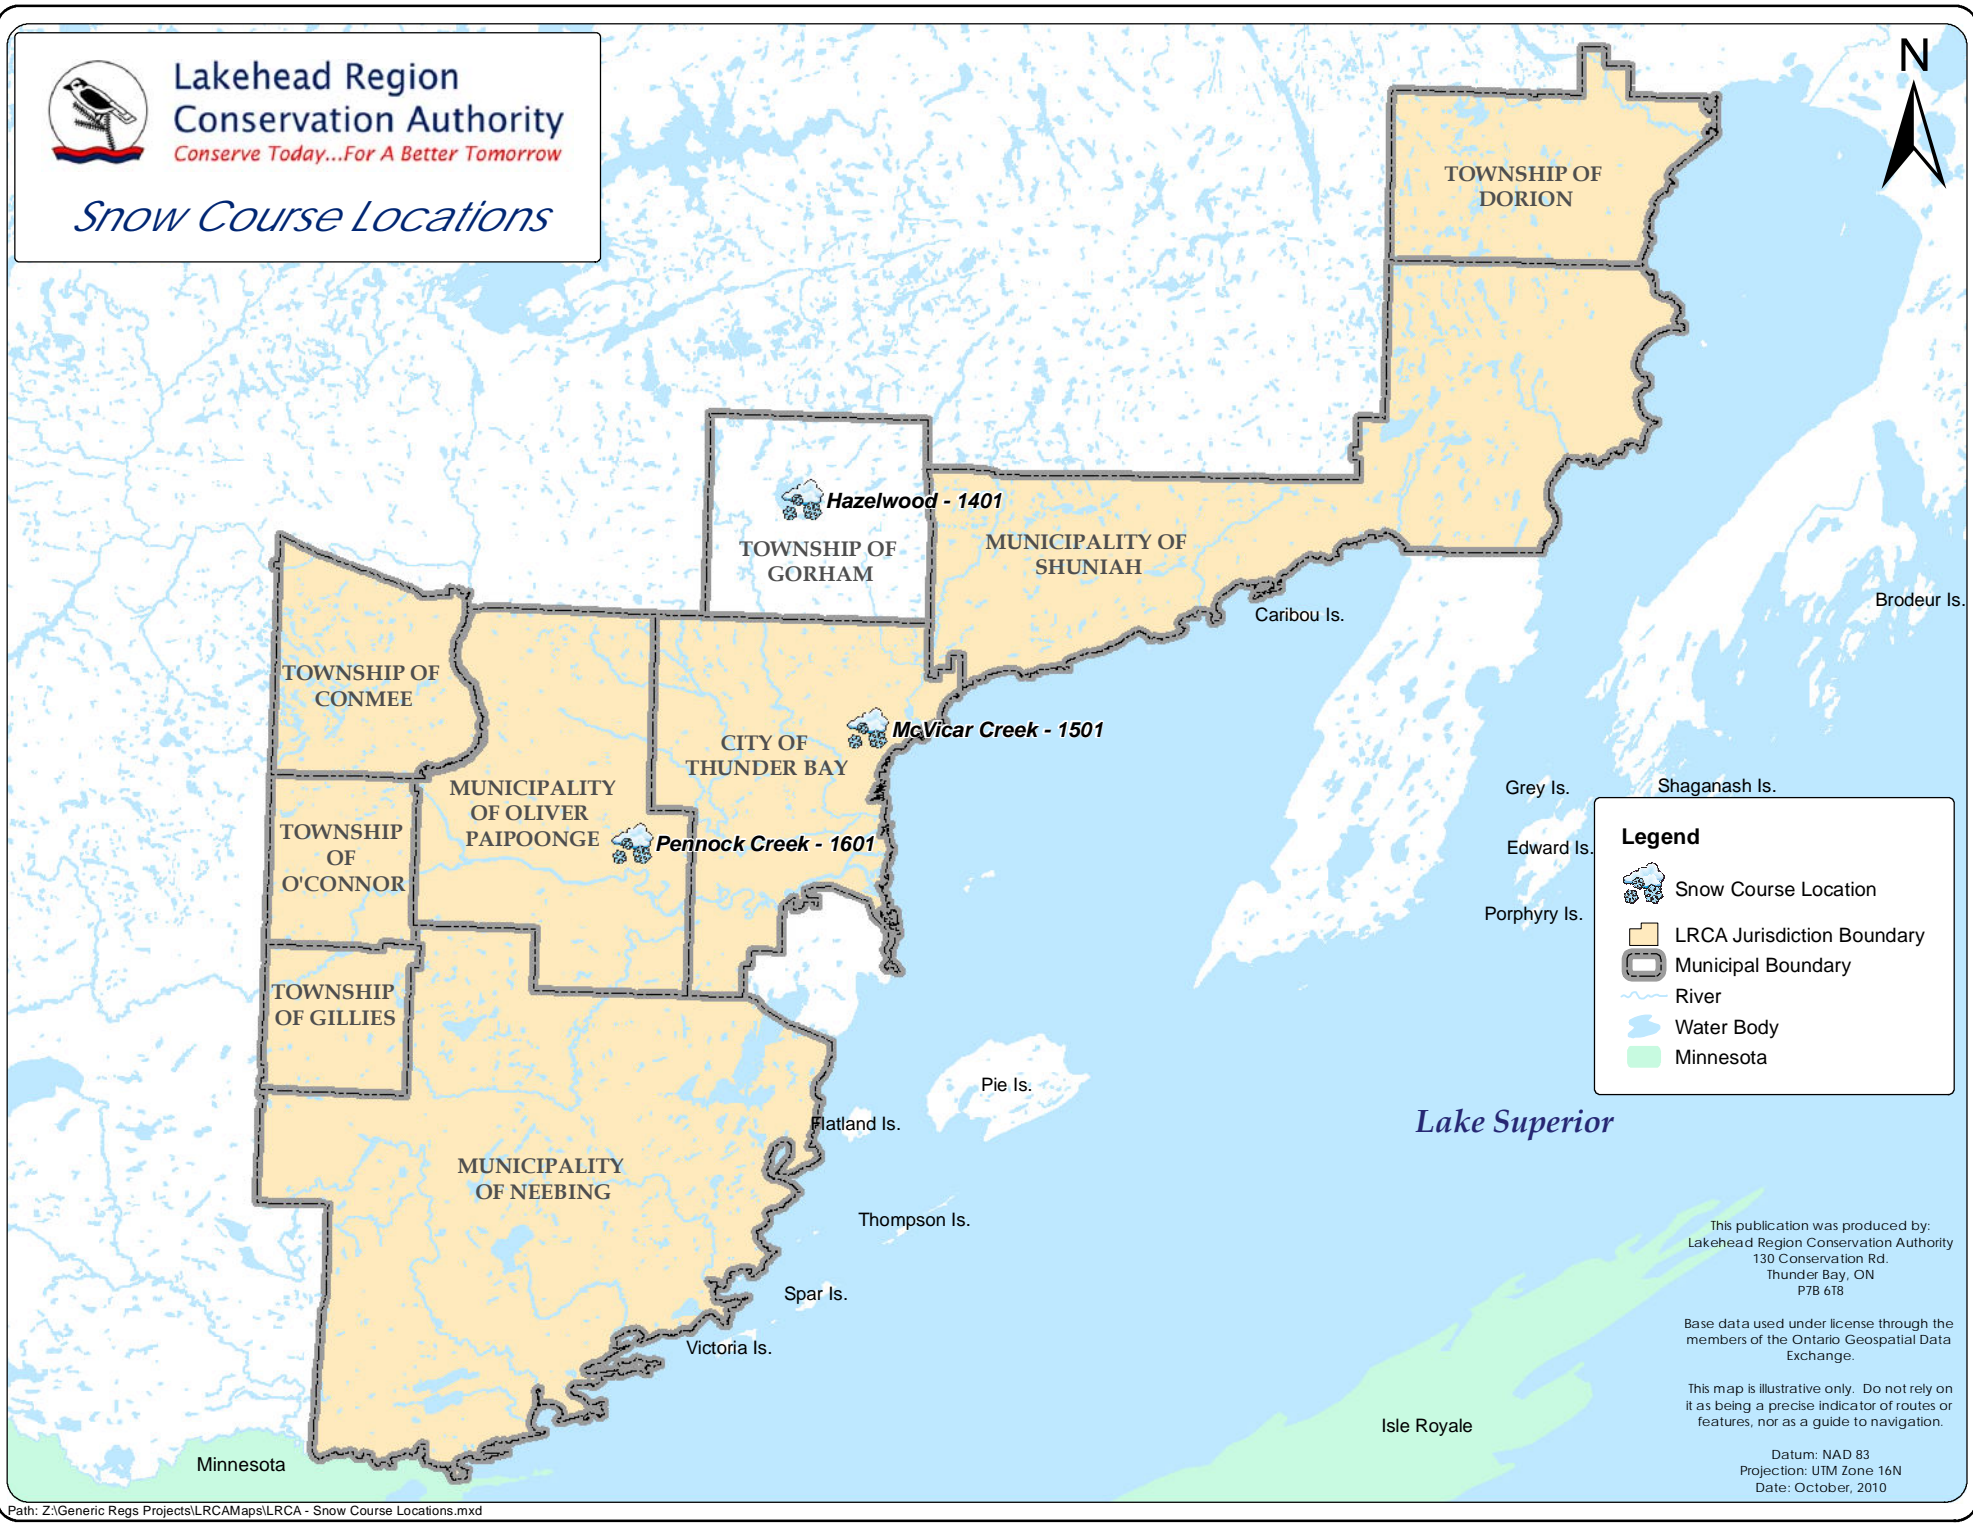

Lakehead Region
Conservation Authority
Conserve Today...For A Better Tomorrow

Snow Course Locations

Legend

- Snow Course Location
- LRCA Jurisdiction Boundary
- Municipal Boundary
- River
- Water Body
- Minnesota

Lake Superior

This publication was produced by:
Lakehead Region Conservation Authority
130 Conservation Rd.
Thunder Bay, ON
P7B 6T8

Base data used under license through the
members of the Ontario Geospatial Data
Exchange.

Datum: NAD 83
Projection: UTM Zone 16N
Date: October, 2010