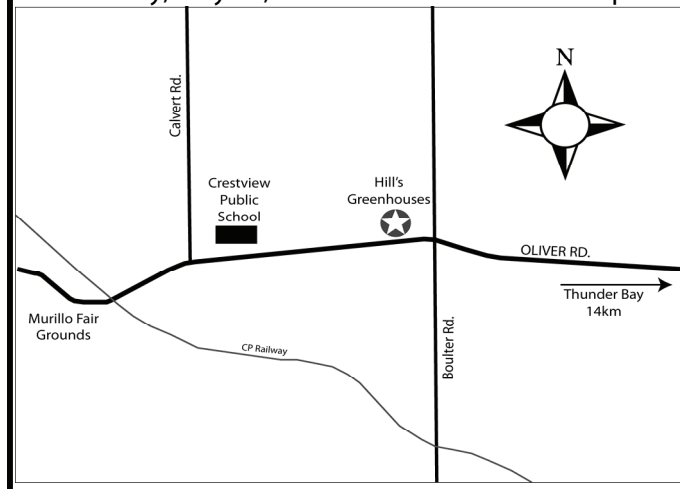

130 Conservation Road; P.O. Box 10427

Thunder Bay ON P7B 6T8

PAYMENT BY CASH, CHEQUE OR VISA ONLY

Tree seedling orders will be available for pick-up at:

Hill's Greenhouses, Oliver Road - Murillo on: Wednesday, May 18, 2016 from 9:00 a.m. to 7:00 p.m.